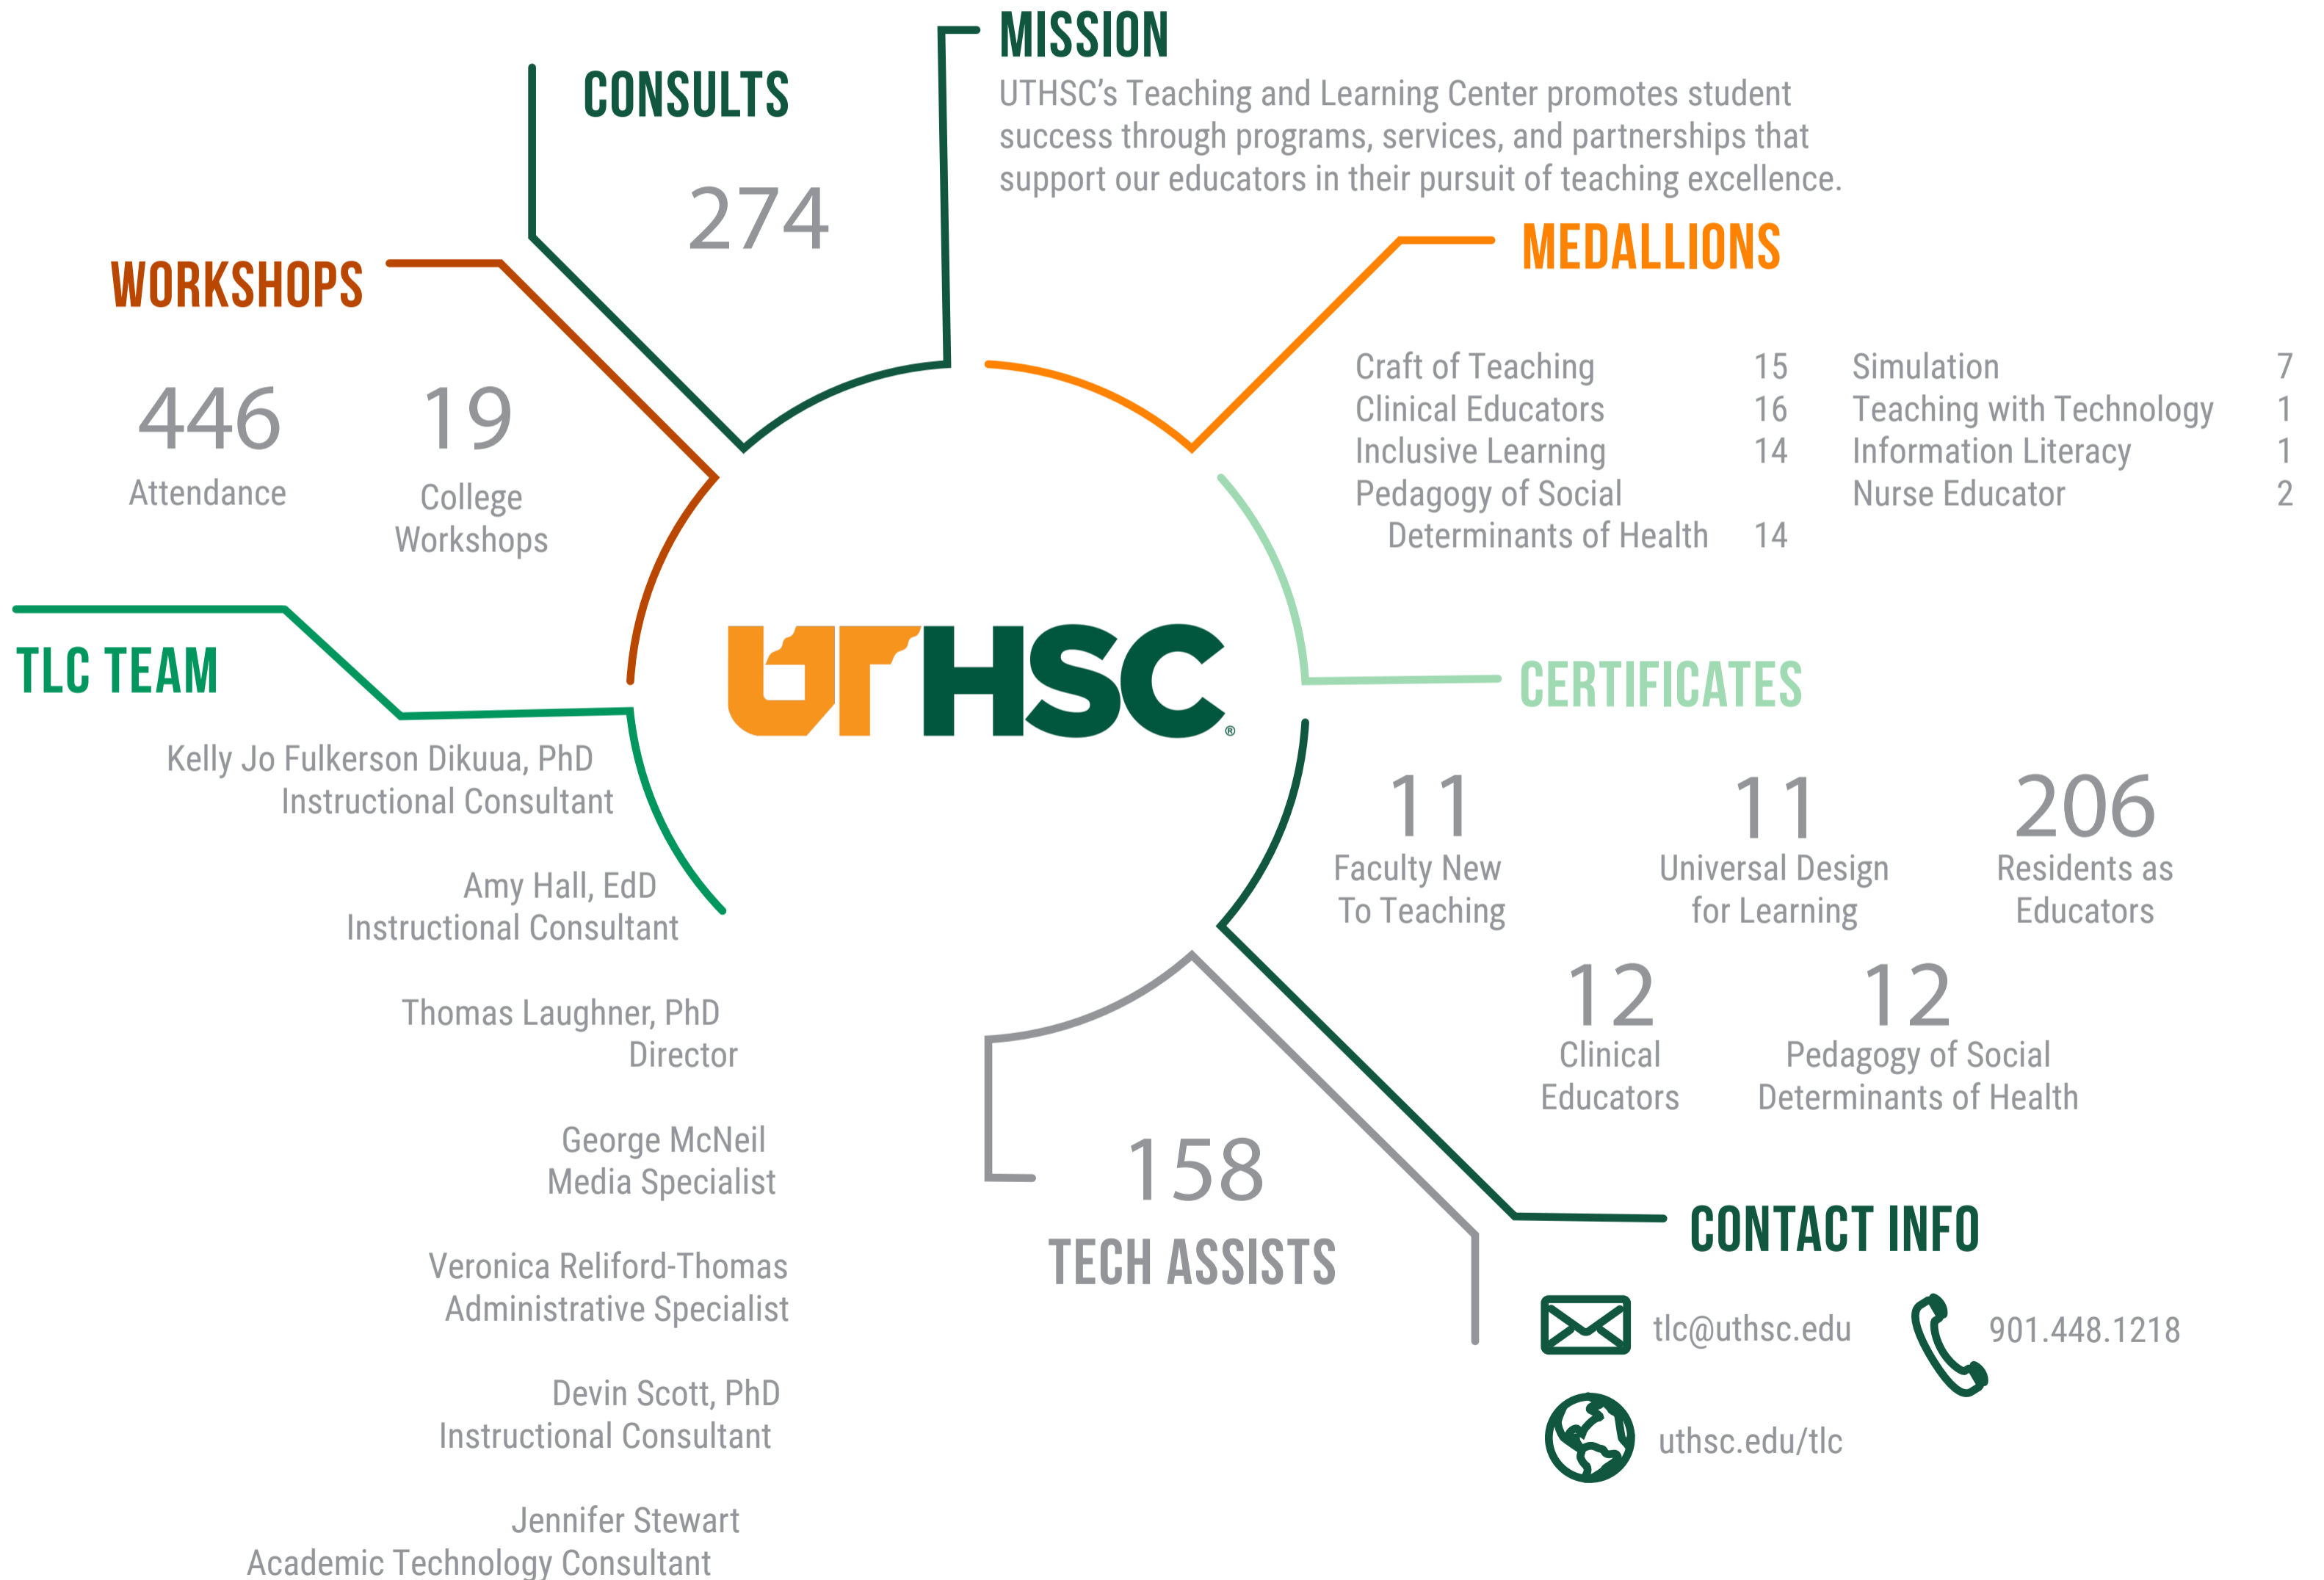

Faculty Engagement

July 1, 2021 - June 30, 2022

Faculty Engagement

July 1, 2021 - June 30, 2022

Faculty Engagement

July 1, 2021 - June 30, 2022

Faculty Engagement

July 1, 2021 - June 30, 2022

Faculty Engagement

July 1, 2021 - June 30, 2022

Faculty Engagement

July 1, 2021 - June 30, 2022