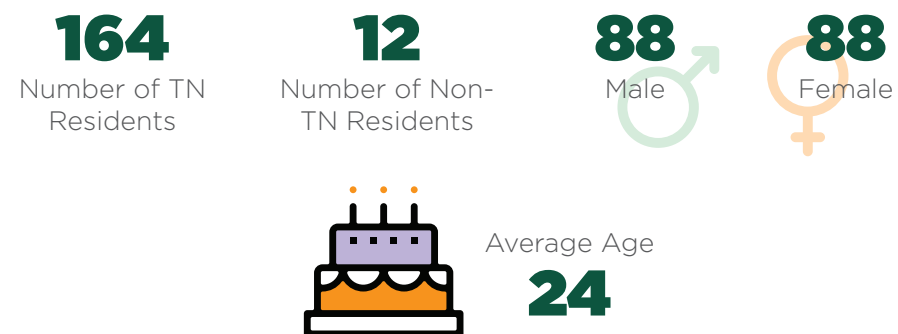

PROFILE OF ADMISSIONS | 2021 Admissions Cycle

APPLICANTS AND ENROLLEES

APPLICANTS

ENROLLEES

WHO ENROLLED

SELF IDENTIFICATION

MCAT SCORES

COLLEGES AND UNIVERSITIES REPRESENTED

73 Colleges Attended