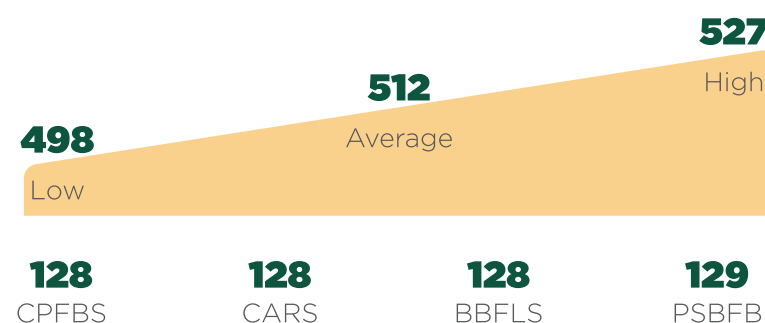

### ENROLLEES

## WHO ENROLLED

### SELF IDENTIFICATION

\*Based on AAMC applicant matriculant data. Race and ethnicity category data as reported alone or in combination.

### MCAT SCORES