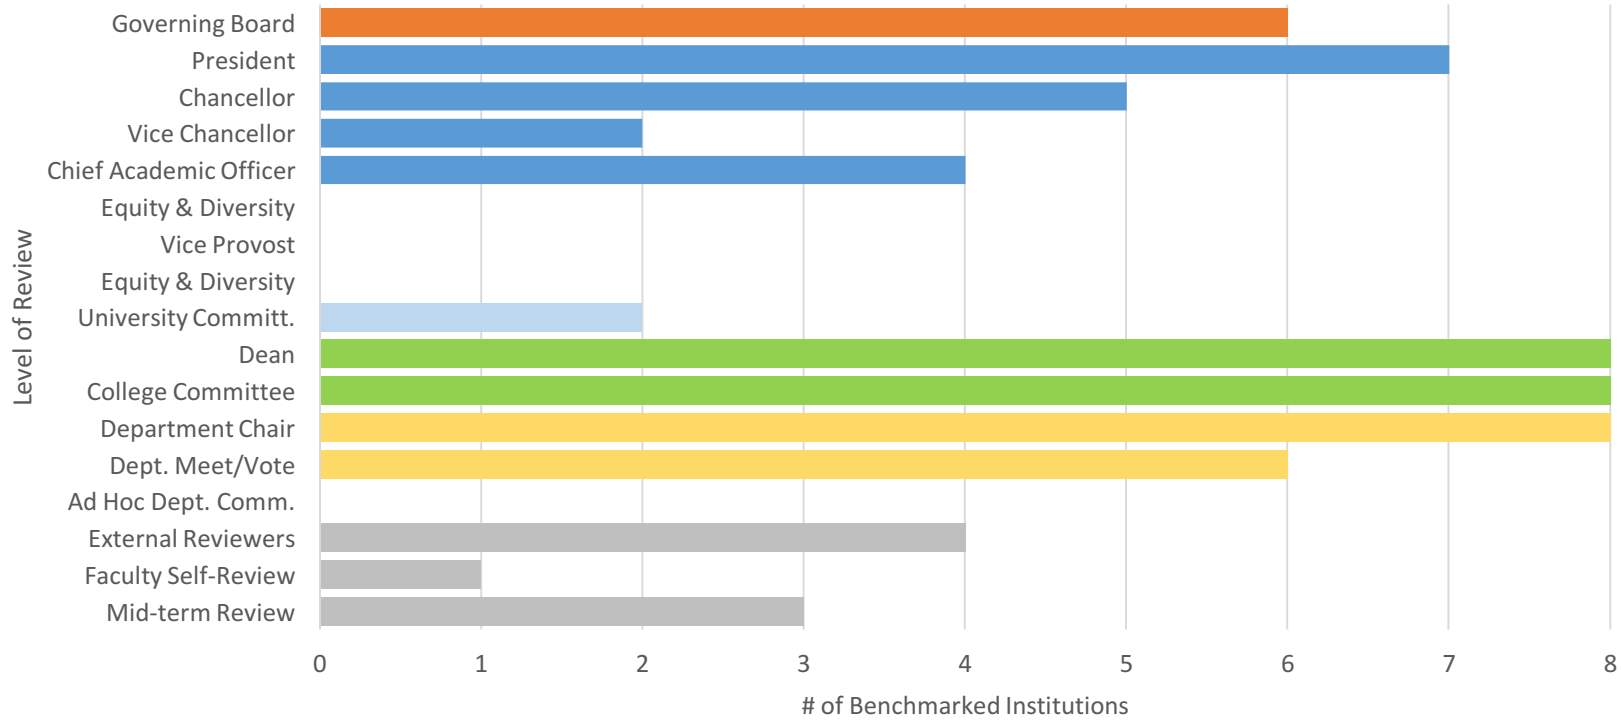

### Levels of Review for Tenure-Track Faculty at UTHSC Peers (n= 8)

**PRE-REVIEW**

**DEPARTMENTAL REVIEW**

**COLLEGE/DIVISION REVIEW**

**UNIVERSITY REVIEW (MID LEVEL)**

**UNIVERSITY REVIEW (HIGHEST LEVEL)**

**GOVERNING BOARD**