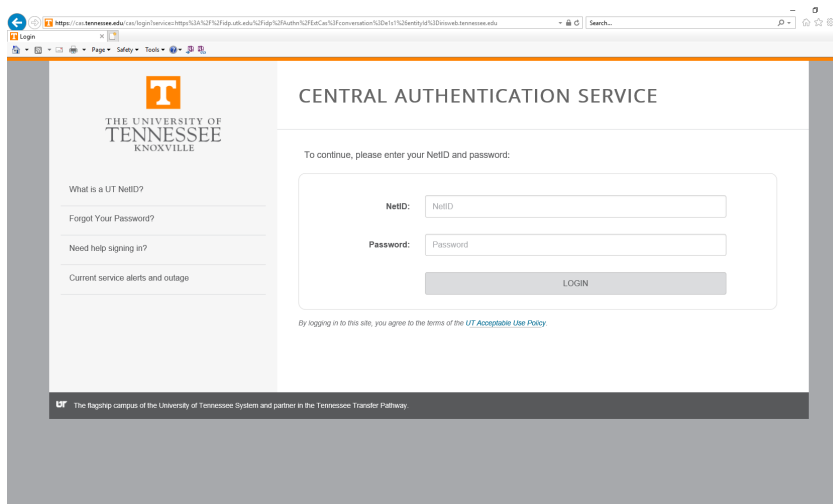

Log in with your UTHSC NetID and password: